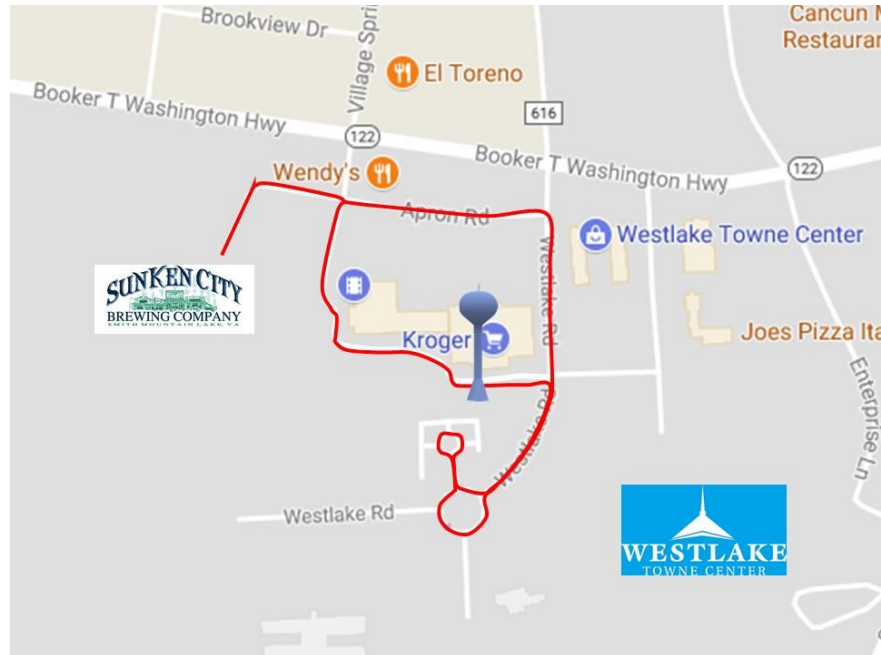

Westlake Towne Center 40 Brewery Drive Wirtz, VA 24101

37.118882, -79.722415

Sunken City / Westlake Loop

Length = 1.1 miles

Begin at Sunken City Brewery at 40 Brewery Drive. Follow Brewery street to Apron street. Walk down Apron Street and follow the sidewalks behind Towne Center. Continue past the Westlake water tower to Westlake Road. Turn right and follow the sidewalks to the traffic circle. Continue around traffic circle and choose a side street to follow to the end and back to the circle. Follow Westlake road north to Apron road. Take a left on Apron road and continue back to Sunken City Brewery. Shops at Westlake include specialty shops, gift shops, furniture, food and beverage.

Ferrum College

445 State Rte 602

Ferrum, VA 24088

36.924482, -80.020256

Ferrum College / Adams Lake Loop

Length = 1.1 miles

Park at the Ferrum College Visitor Parking Lot. Begin your walk by heading north following the sidewalk along Ferrum Mountain Road. Enjoy the experience of the college campus life in the scenic Blue Ridge Mountains. Continue up Ferrum Mountain Road to Bassett Hall residence. Take the concrete stairs down to the sidewalk on the left side of the hall. Follow the sidewalk to Wiley Drive and continue south. Cross Wiley Drive to Adams Lake and continue around the lakeshore. You may spot various water birds including ducks and geese. Continue down Wiley Drive and follow the sidewalk beside the chapel back to Ferrum Mountain Road.