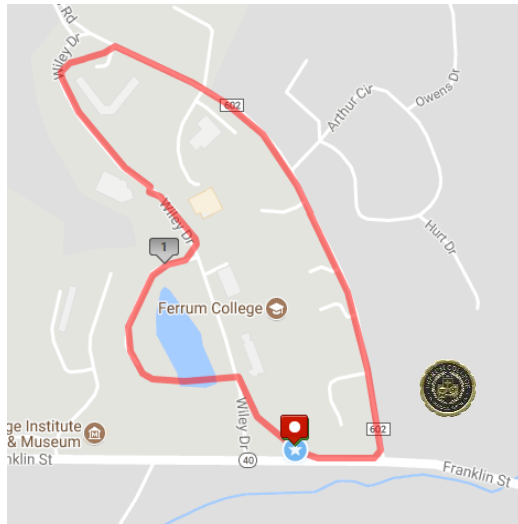

Westlake Towne Center 40 Brewery Drive Wirtz, VA 24101

37.118882, -79.722415

Sunken City / Westlake Loop

Length = 1.1 miles

Begin at Sunken City Brewery at 40 Brewery Drive. Follow Brewery street to Apron street. Walk down Apron Street and follow the sidewalks behind Towne Center. Continue past the Westlake water tower to Westlake Road. Turn right and follow the sidewalks to the traffic circle. Continue around traffic circle and choose a side street to follow to the end and back to the circle. Follow Westlake road north to Apron road. Take a left on Apron road and continue back to Sunken City Brewery. Shops at Westlake include specialty shops, gift shops, furniture, food and beverage.

Ferrum College

445 State Rte 602

Ferrum, VA 24088

36.924482, -80.020256

Ferrum College / Adams Lake Loop

Length = 1.1 miles

Park at the Ferrum College Visitor Parking Lot. Begin your walk by heading north following the sidewalk along Ferrum Mountain Road. Enjoy the experience of the college campus life in the scenic Blue Ridge Mountains. Continue up Ferrum Mountain Road to Bassett Hall residence. Take the concrete stairs down to the sidewalk on the left side of the hall. Follow the sidewalk to Wiley Drive and continue south. Cross Wiley Drive to Adams Lake and continue around the lakeshore. You may spot various water birds including ducks and geese. Continue down Wiley Drive and follow the sidewalk beside the chapel back to Ferrum Mountain Road.