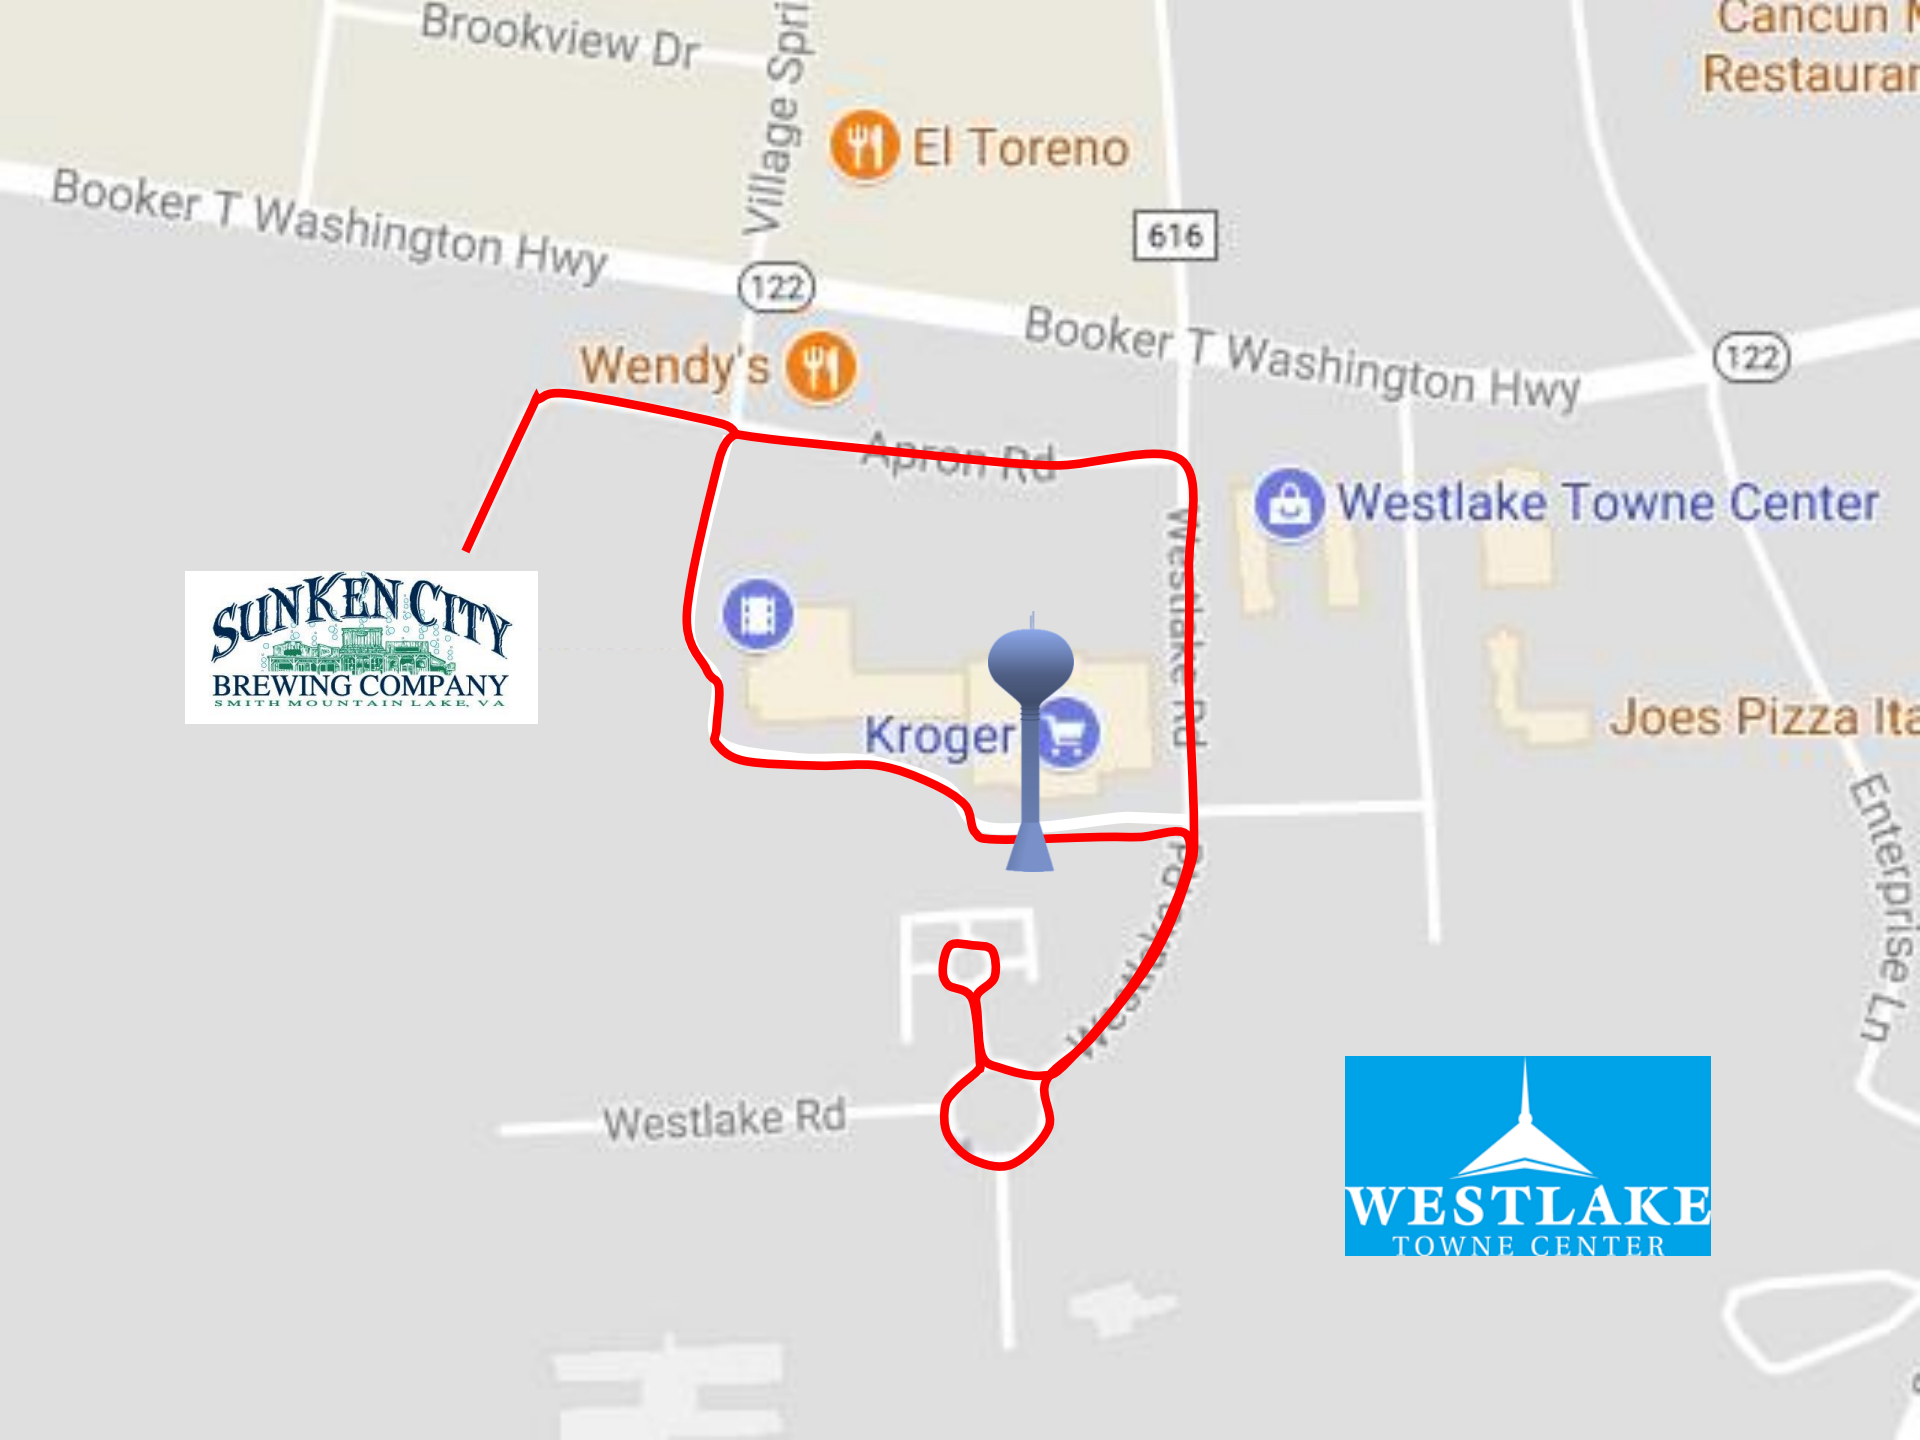

Westlake Towne Center 40 Brewery Drive Wirtz, VA 24101

37.118882, -79.722415

Sunken City / Westlake Loop

Length = 1.1 miles

Begin at Sunken City Brewery at 40 Brewery Drive. Follow Brewery street to Apron street. Walk down Apron Street and follow the sidewalks behind Towne Center. Continue past the Westlake water tower to Westlake Road. Turn right and follow the sidewalks to the traffic circle. Continue around traffic circle and choose a side street to follow to the end and back to the circle. Follow Westlake road north to Apron road. Take a left on Apron road and continue back to Sunken City Brewery. Shops at Westlake include specialty shops, gift shops, furniture, food and beverage.

Ferrum College

445 State Rte 602

Ferrum, VA 24088

36.924482, -80.020256

Ferrum College / Adams Lake Loop

Length = 1.1 miles

Park at the Ferrum College Visitor Parking Lot. Begin your walk by heading north following the sidewalk along Ferrum Mountain Road. Enjoy the experience of the college campus life in the scenic Blue Ridge Mountains. Continue up Ferrum Mountain Road to Bassett Hall residence. Take the concrete stairs down to the sidewalk on the left side of the hall. Follow the sidewalk to Wiley Drive and continue south. Cross Wiley Drive to Adams Lake and continue around the lakeshore. You may spot various water birds including ducks and geese. Continue down Wiley Drive and follow the sidewalk beside the chapel back to Ferrum Mountain Road.